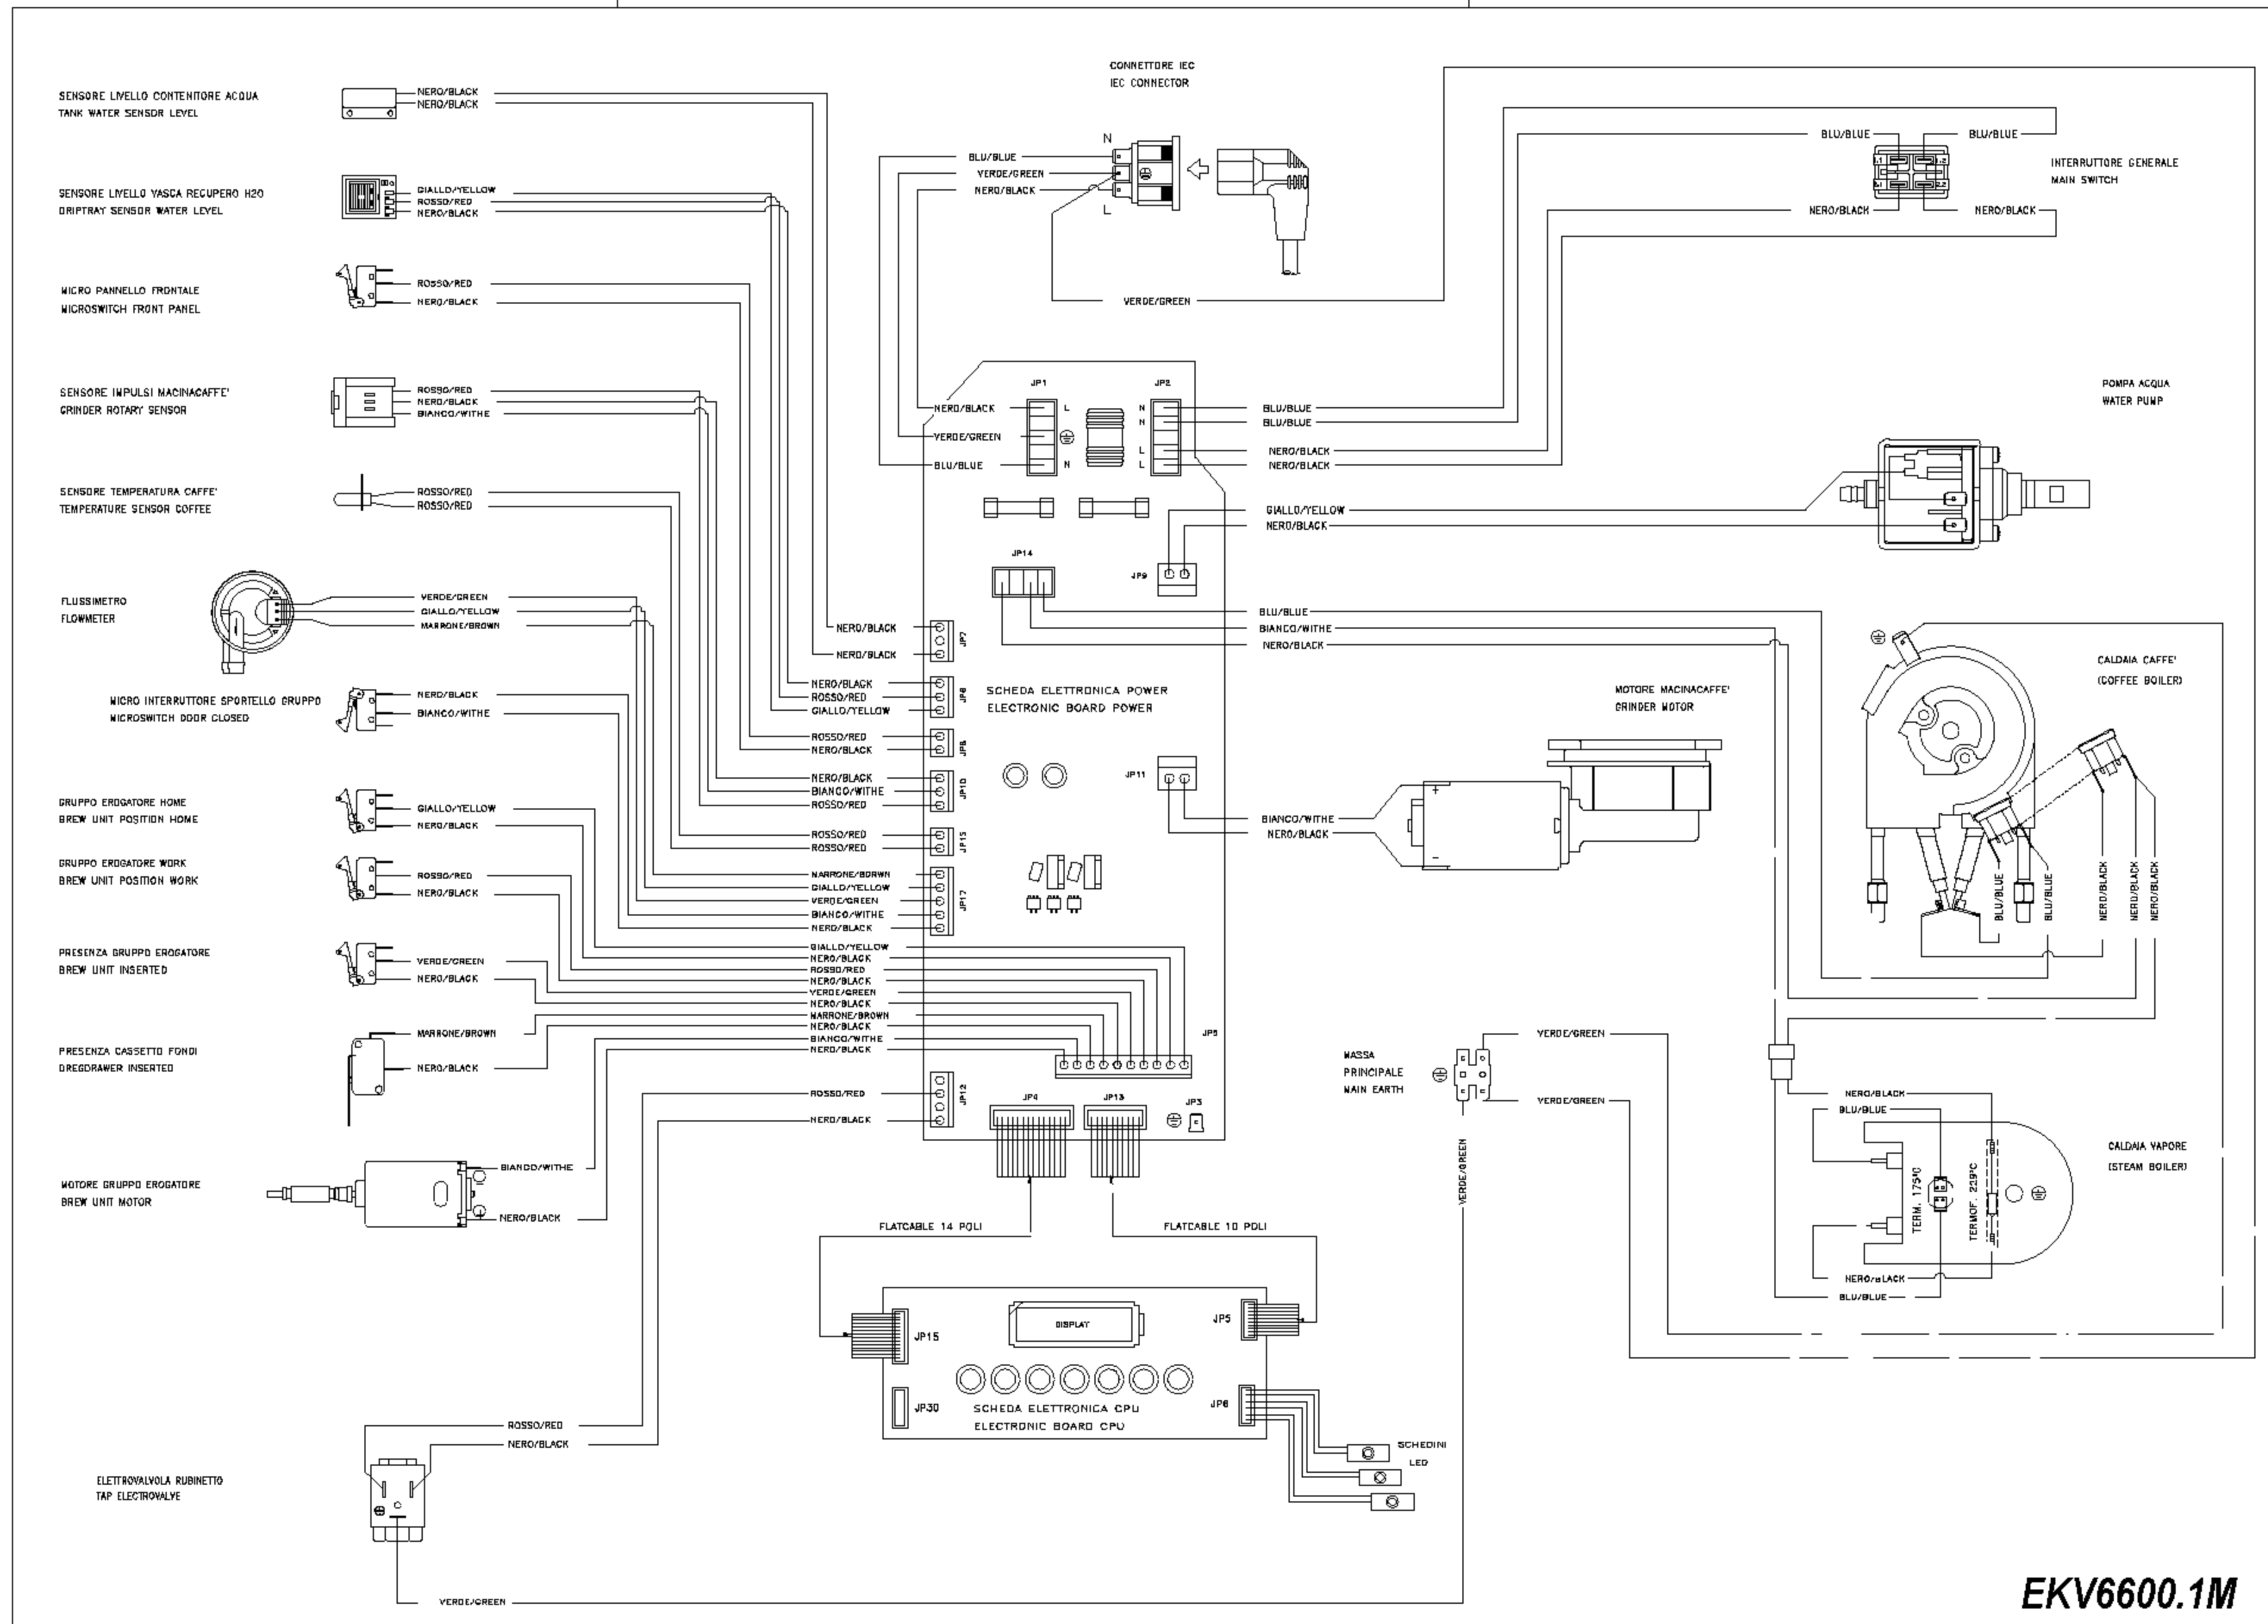

Schaltplan / Wiring diagram

EKV6600.1M

Schaltplan / Water circuit diagram

EKV6600.1M

Schaltplan / Water circuit plumbing diagram

EKV6600.1M