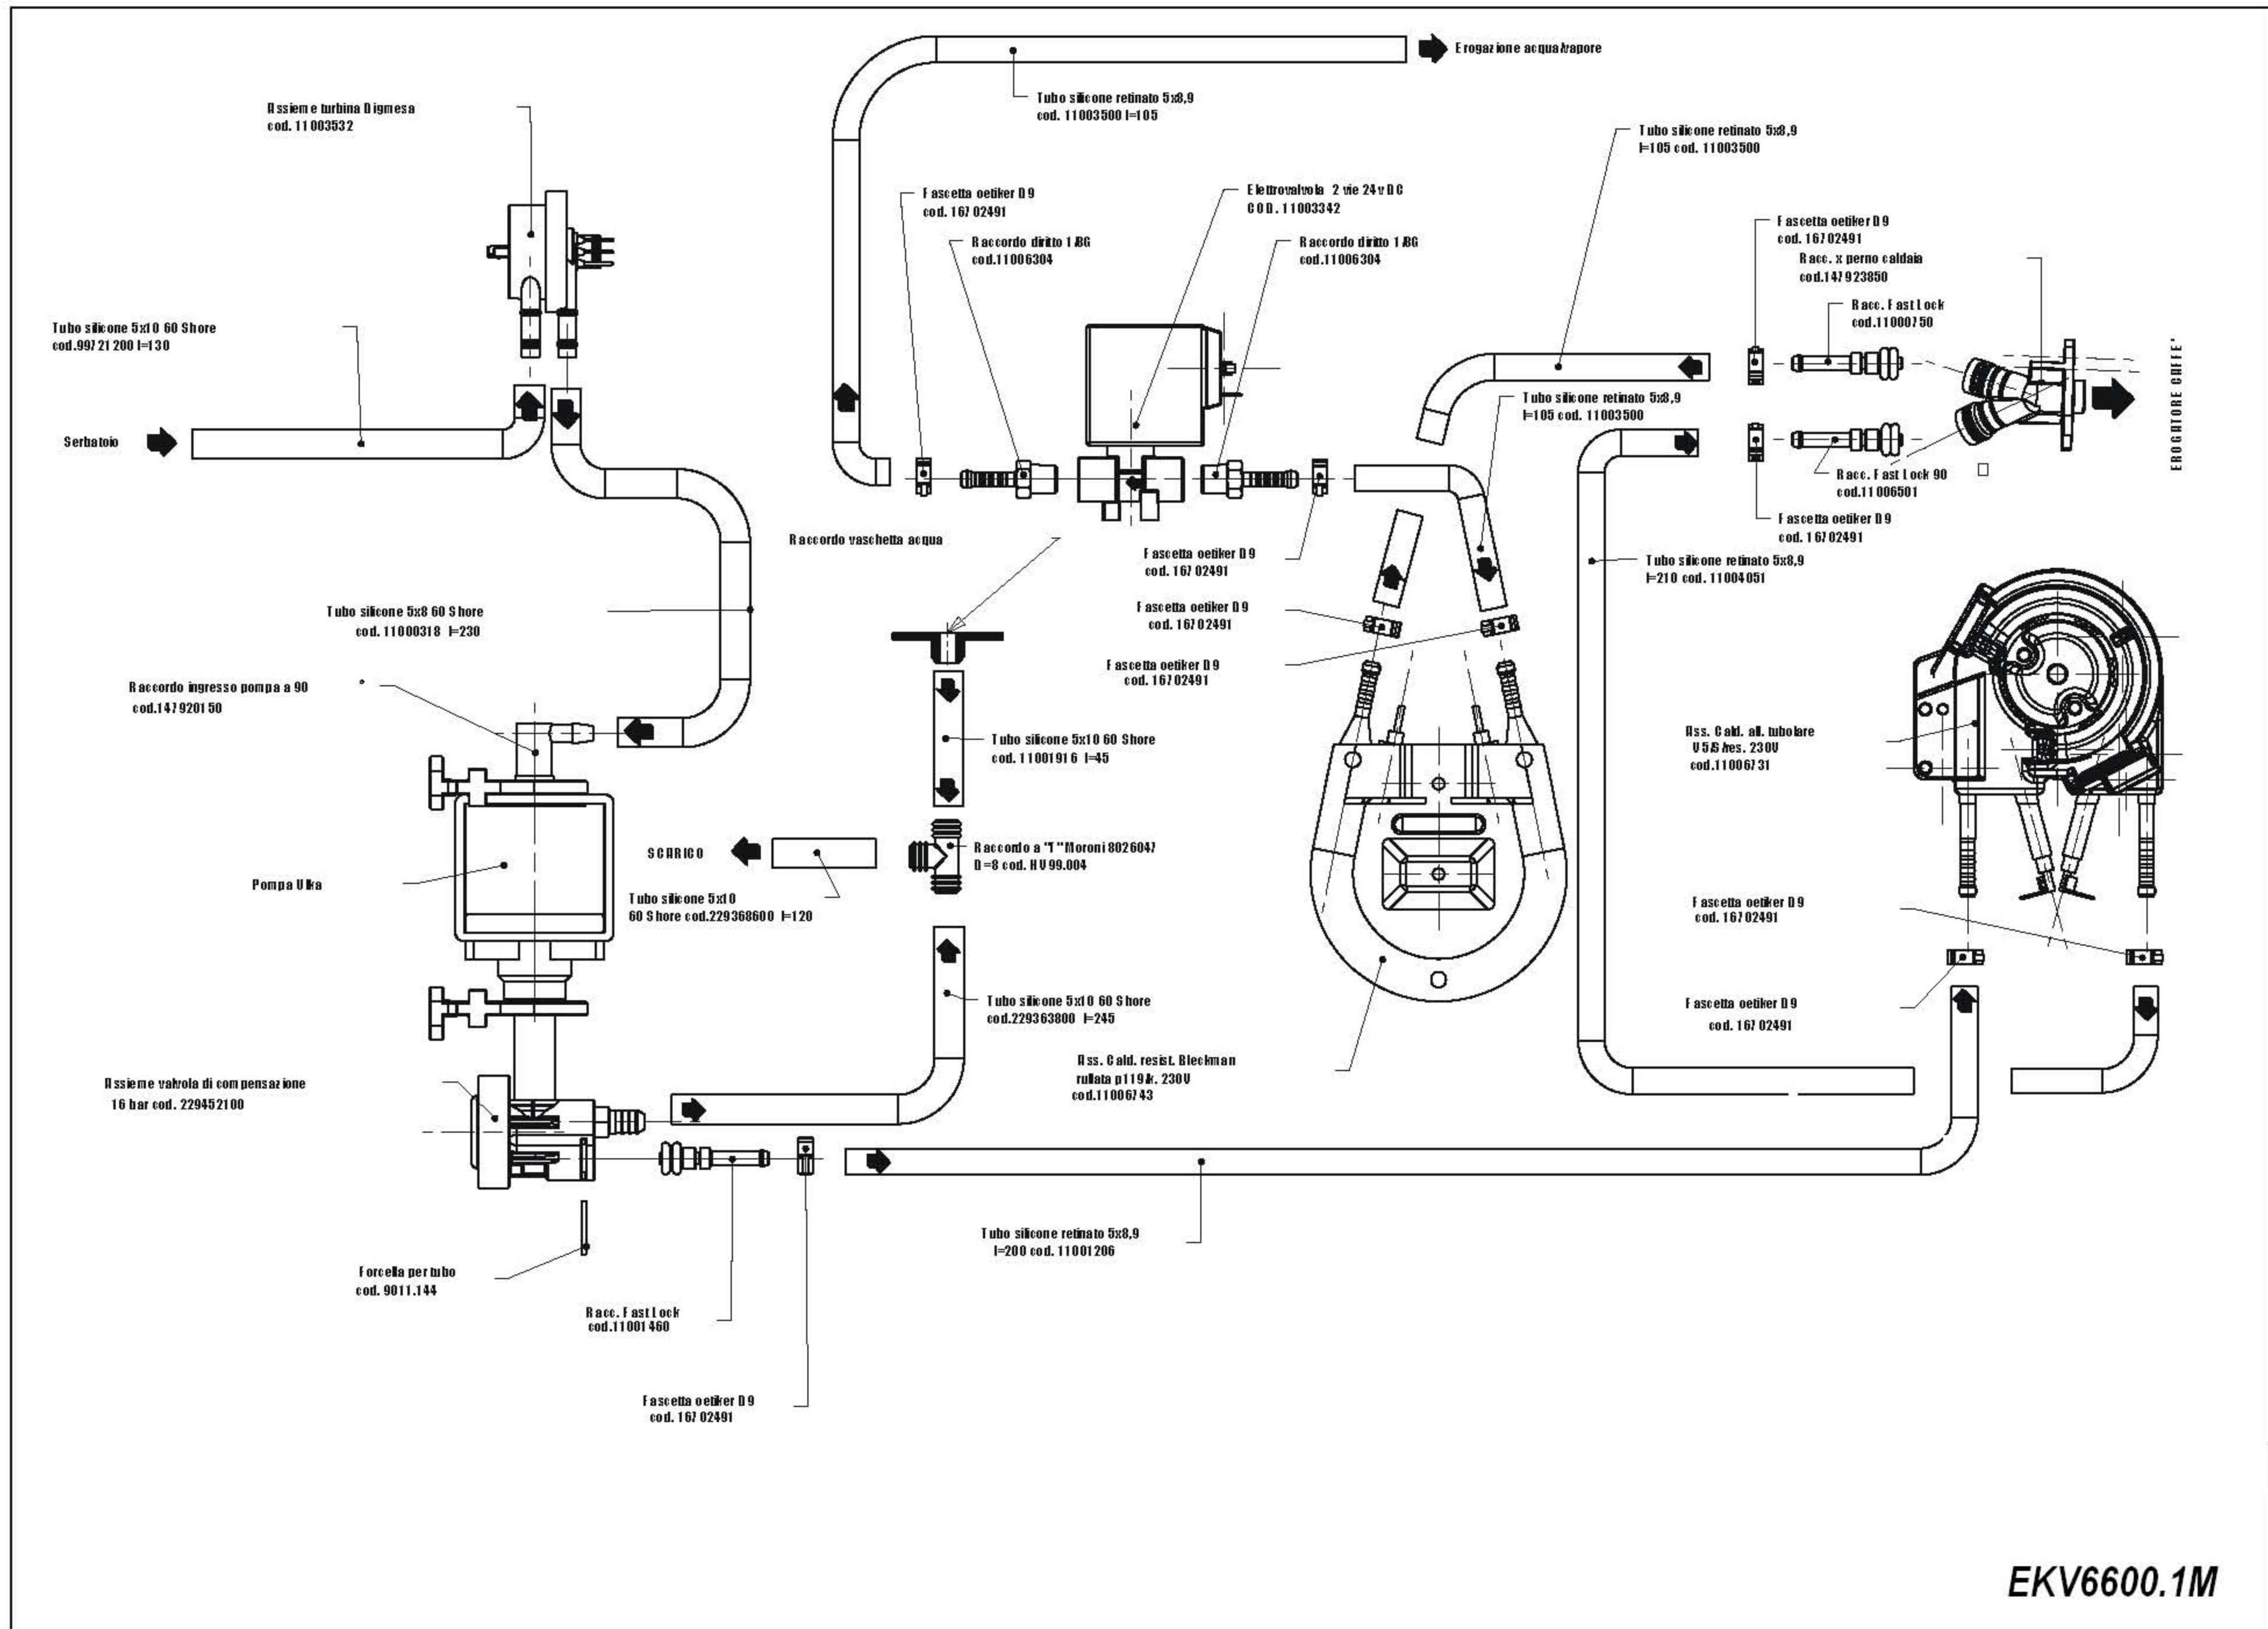

Schaltplan / Wiring diagram

EKV6600.1M

Schaltplan / Water circuit diagram

EKV6600.1M

Schaltplan / Water circuit plumbing diagram

EKV6600.1M