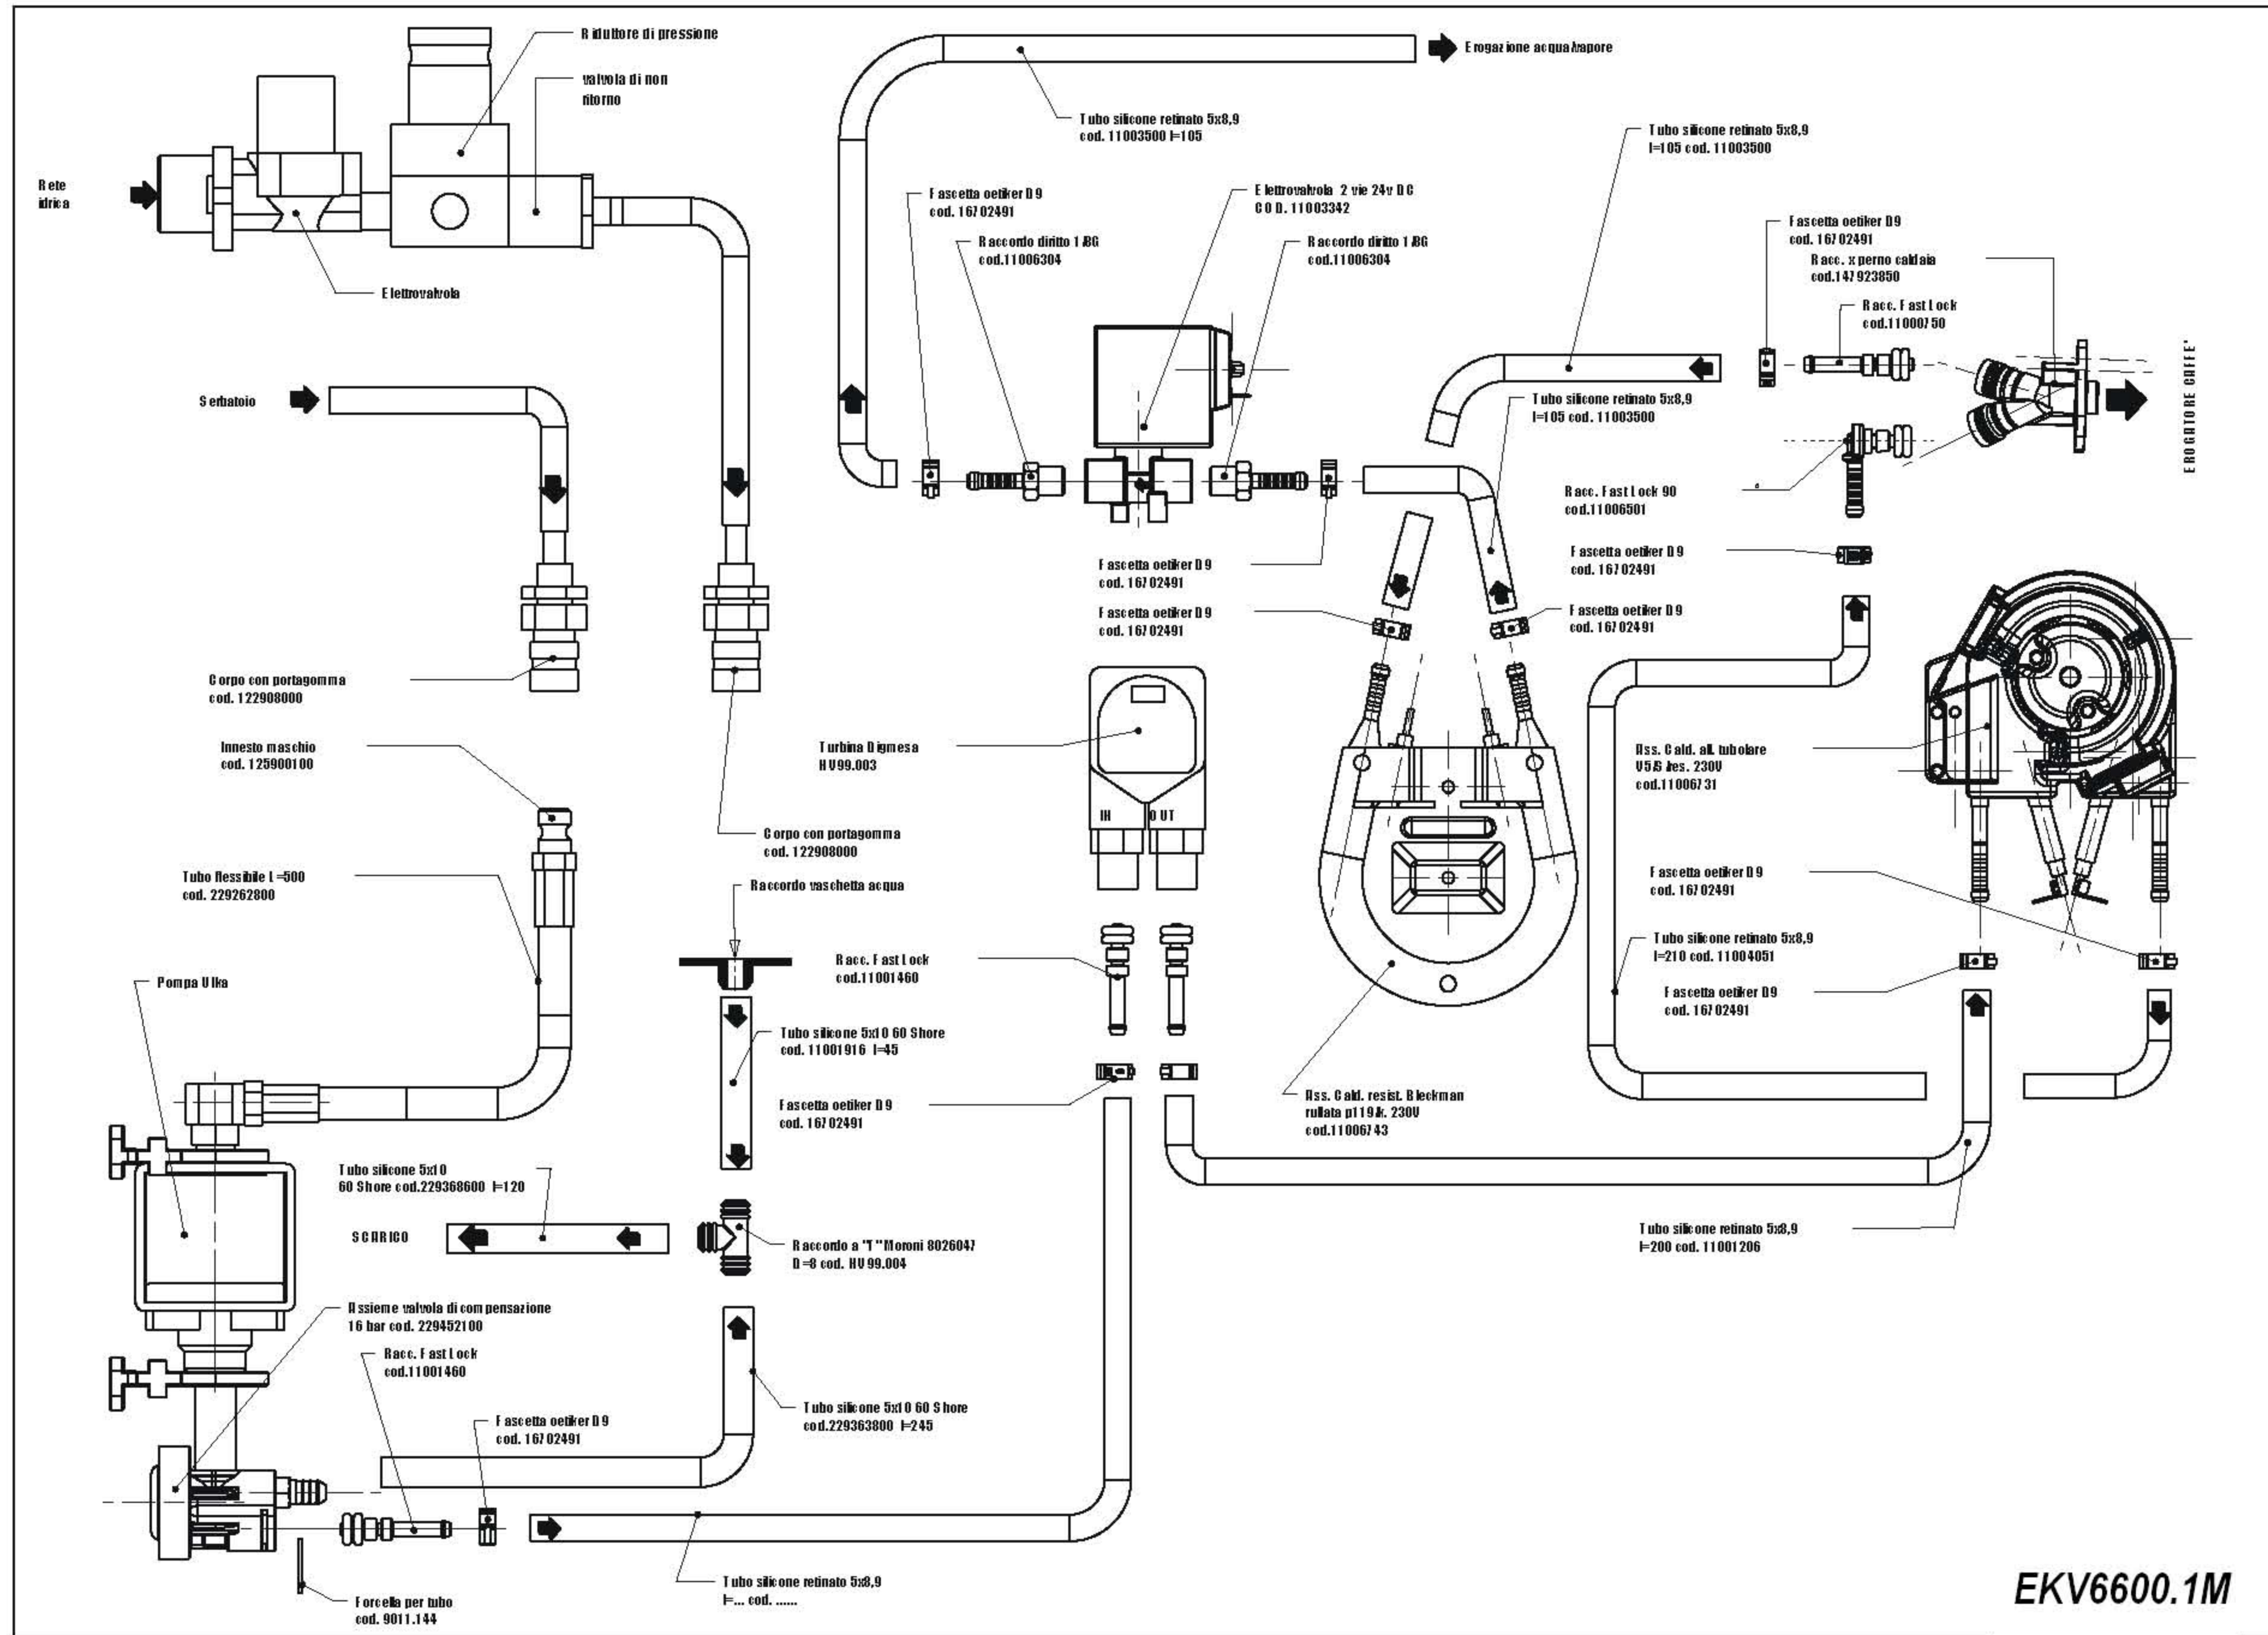

Schaltplan / Wiring diagram

EKV6600.1M

Schaltplan / Water circuit diagram

EKV6600.1M

Schaltplan / Water circuit plumbing diagram

EKV6600.1M